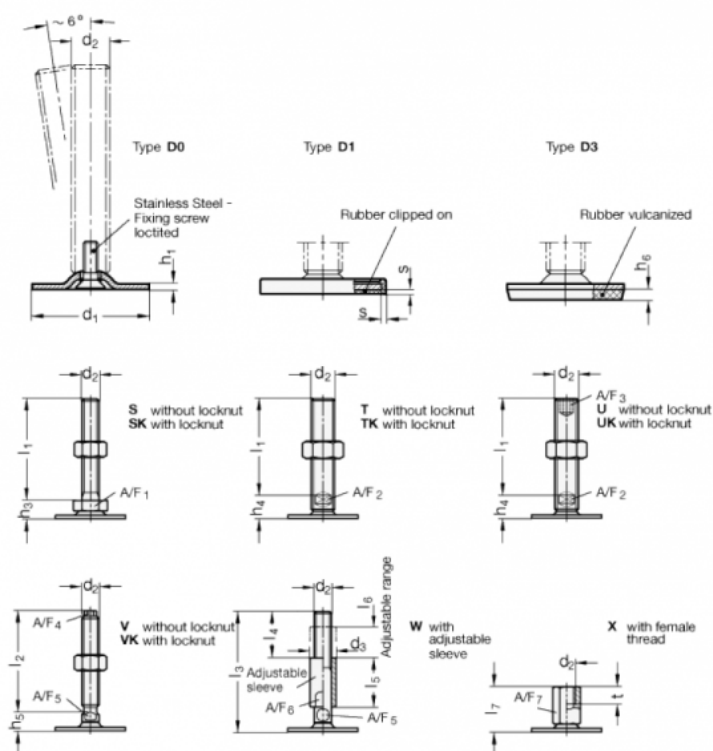

Article number: 204180M16100D3UK

Description: E+G levelling foot  
GN 41-80-M16-100-D3-UK

Note: UK With nut, Hexagon socket at the top, Wrench flat at the bottom

## Measures

A/F2 = 12

s =

A/F3 = 8

d1 = 80

d2 = M16

h1 = 3

h4 = 18

h6 = 5

l1 = 100